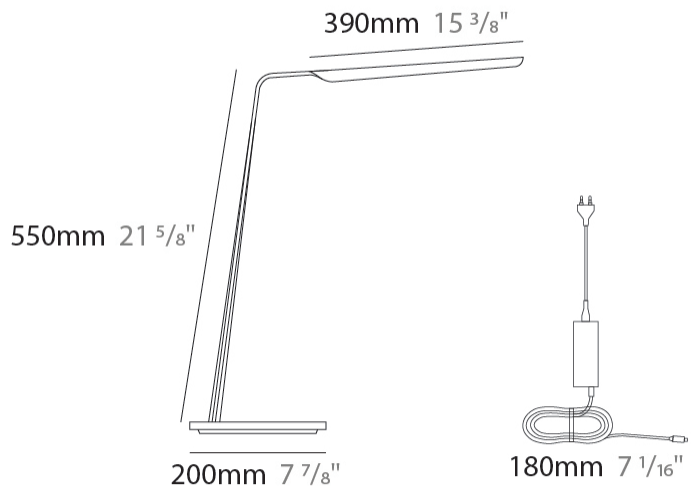

PROJECT	
TYPE	
SPECIFIER	
QUANTITY	
DATE	

SWAN PORTABLE

D74008- -

base number
Color   Temperature   Finish   Options

1. To build a product code in our configurator select the specify button on the base model # product page
2. To build a manual product code on this datasheet choose from the options listed below in blue font and add the suffix to the base model #

GENERAL

Series: Swan
Partner: Tunto
Division: Design
Installation: Portable
Product Type: Table
Mounting Location: Table
Light Distribution: Direct

PHYSICAL

Shape: Abstract
Length (mm): 390
Length (in): 15 ³/₈
Height (mm): 550
Height (in): 21 ⁵/₈
Fixture Finish: [WAL / OAK / BLK / WHI](#)
Fixture Material: Wood
Primary Material: Wood
Cable Details: 180mm / 70.87" cord and plug

ELECTRICAL

Lamp Type: LED
Input Wattage (W): 20
Dimming: Touch Dimming
Driver Location: Inline Transformer Plug
Input Voltage (V): 120

LED

Color Temperature (°K): [2700 / 3000](#)
Max. Delivered Lumen (lm): 660 - 1090
CRI: >93 CRI
Lamp Life (hrs): 50000

OPTICAL

RATINGS AND CERTIFICATIONS

Certified By: Certified for North American Standards
IP rating: IP20